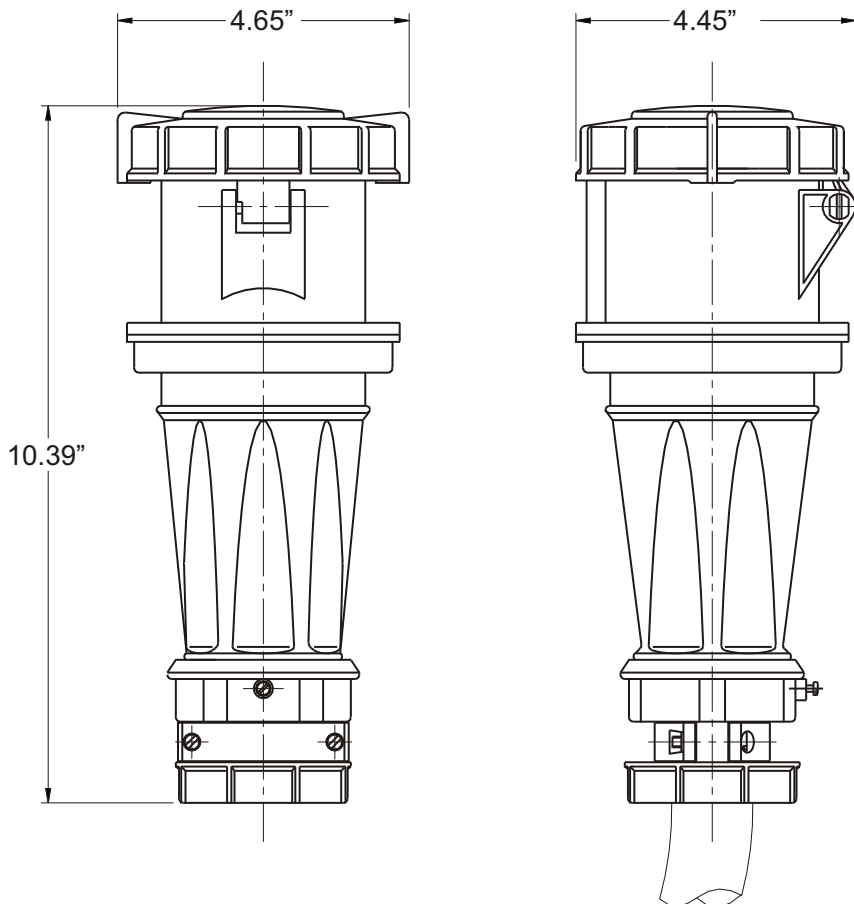

## CONNECTOR, IN-LINE

<b>Part No.</b>	ME 360C4W
<b>Description:</b>	60 Amp 125Vac 2 Pole, 3 Wire Connector
<b>Construction:</b>	Watertight IEC IP 67
<b>Approvals:</b>	UL Listed Standards 1682; 1686 CSA Certification to Spec. C22.2 No. 182.1 IEC 60309-1; IEC 60309-2

**IEC COLOR CODE:** Yellow

**GROUND SOCKET:** 4 Hour Position Mates with Male in 8 Hour Position.

Front View of Connector

Wire Range: #4 - #8 AWG  
Cord Range: .57" - 1.42"  
Threaded Cable Entry: 1 1/2" NPT

Drawing Not to Scale